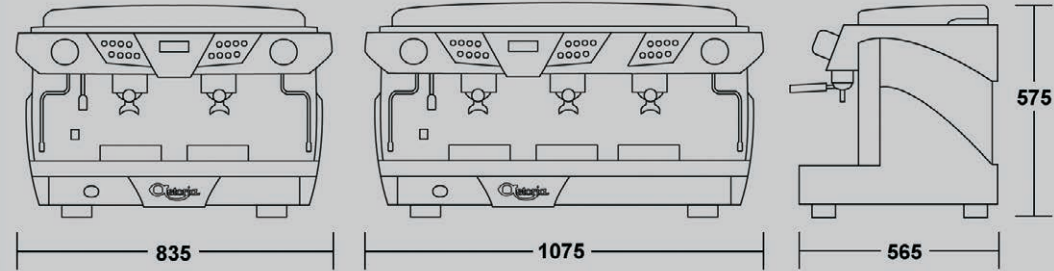

SPECIFICATIONS

AVAILABLE IN TWO VERSIONS

- **Autosteam Model (see main image):** 1 autosteam arm (capable of independently heating and frothing milk to a predetermined temperature) and 1 standard steam arm
- **Professional Model:** 2 standard steam arms for professionals who prefer manual control

Groups	Boiler Capacity	Voltage	Power	Electrical Input	Weight	Dimensions
2	8 litre + (2 x 1.2 litre)	230v / 50hz / 1	4700w	20.5A	84kg	W835 x D565 x H575
3	13 litre + (3 x 1.2 litre)	230v / 50hz / 1	6700w	29.2A	104kg	W1075 x D565 x H575

Caffé Society

www.caffesociety.co.uk

info@caffesociety.co.uk

Call today for a free demo

01977 687580