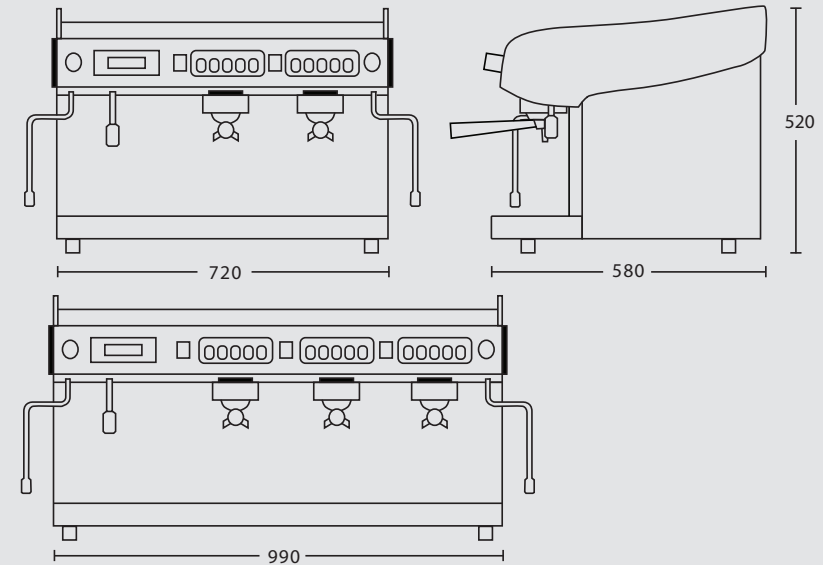

A solid and streamlined stainless steel design makes this an instantly attractive model within any coffee shop.

EXPOBAR

KEY FEATURES

- Raised groups to accommodate tall cups - includes espresso cup stand for small cups
- Pre-infusion to help extract the perfect espresso with every single usage
- 4 different programmable coffee doses per group - giving complete control
- LED Display provides instant brewing info
- Automatic back-flush brewing group to make cleaning easier
- Auto-fill copper boiler with pressure relief valve drain tap and low level warning light
- Water pump low water level autocut-off
- Moveable hot water tap increases drink options
- 2 swivelling steam arms for expert milk frothing

SPECIFICATIONS

Groups	Boiler Capacity	Voltage	Heating Elements	Electrical Input	Weight	Dimensions
2	11.5 litre	230v / 50hz / 1	3330W	14.5A	54kg	W720 x D580 x H520
3	17.5 litre	230v / 50hz / 1	4290W	18.7A	65kg	W990 x D580 x H520