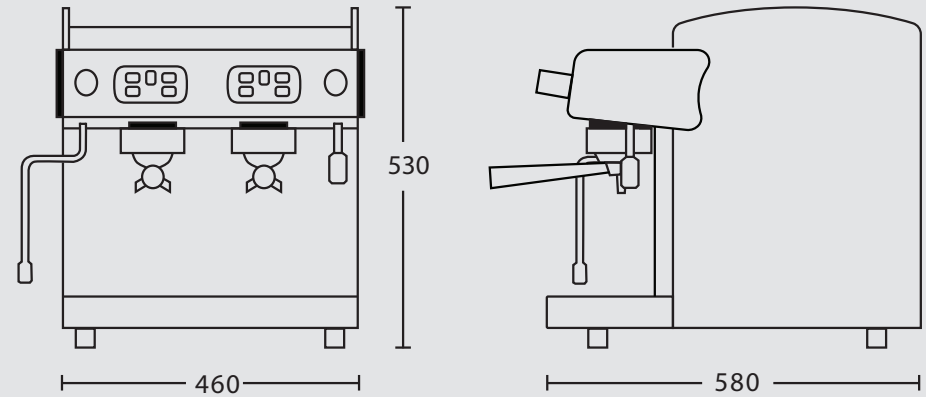

An eye-catching stainless steel model, the Zircon is designed with reliability and consistency in mind.

EXPOBAR

KEY FEATURES

- Raised groups to accommodate tall cups plus espresso cup stand
- Pre-infusion to help extract the perfect espresso every time
- 4 different programmable coffee doses per group
- Heat exchanger per group
- Automatic back-flush brewing group to make cleaning easier
- Auto-fill copper boiler with pressure relief valve drain tap and low level warning light
- Water pump low water level autocut-off
- 1 moveable hot water tap
- 1 swivelling steam arm

SPECIFICATIONS

Groups	Boiler Capacity	Voltage	Heating Elements	Electrical Input	Weight	Dimensions
2	6 litre	230v / 50hz / 1	2780W	12.1A	40kg	W460 x D580 x H530

caffé society

www.caffesociety.co.uk

info@caffesociety.co.uk