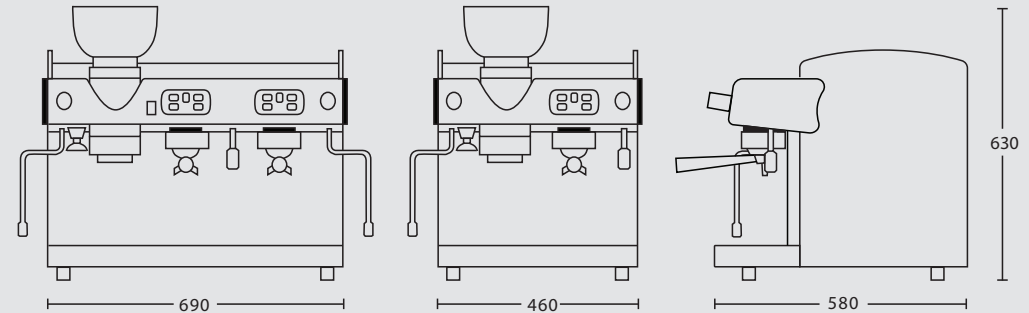

Expobar Zircon Integral - Tall Cup

Built in Grinder

The Expobar Zircon Integral is the perfect machine for space conscious consumers who have limited space but require a quality coffee making machine.

By combining a quality coffee grinder and powerful espresso making prowess into one compact unit, the Zircon Integral is perfect for smaller establishments looking to make exceptional espresso.

EXPOBAR

KEY FEATURES

- Space-saving inbuilt automatic grinder with 60mm cutting blades and adjustable dosing from 5 to 12g
- Pre-infusion to help extract the perfect espresso every time
- 4 different programmable coffee doses per group
- Heat exchanger per group
- Automatic back-flush brewing group to make cleaning easier
- Auto-fill copper boiler with pressure relief valve and low water level warning light
- Water pump low water level autocut-off
- Moveable hot water tap
- 2 swivelling steam arms on 2 group model,
- 1 steam arm on 1 group model

SPECIFICATIONS

Groups	Boiler Capacity	Voltage	Heating Elements	Electrical Input	Weight	Dimensions
1	6 litre	230v / 50hz / 1	3150W	13.7A	47kg	W460 x D580 x H630
2	11.5 litre	230v / 50hz / 1	3685W	16.1A	55kg	W690 x D580 x H630