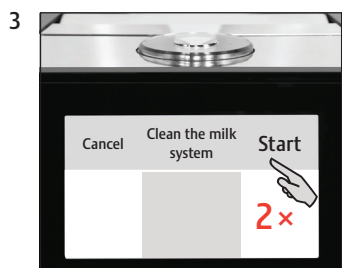

## Cleaning the milk system

Equipment required:  
Milk system cleaner  
1000 ml bottle (Art. 62536)

These short instructions do not replace the 'GIGA X8c/X8 Instructions for Use'. Make sure you read and observe the safety information and warnings first in order to avoid hazards.

### 'Display'

Precondition: 'Clean the milk system'

'Clean the milk system'

'Milk system cleaner' / 'Connect the milk tube'

'Milk system is being cleaned'

'Milk system cleaning complete'